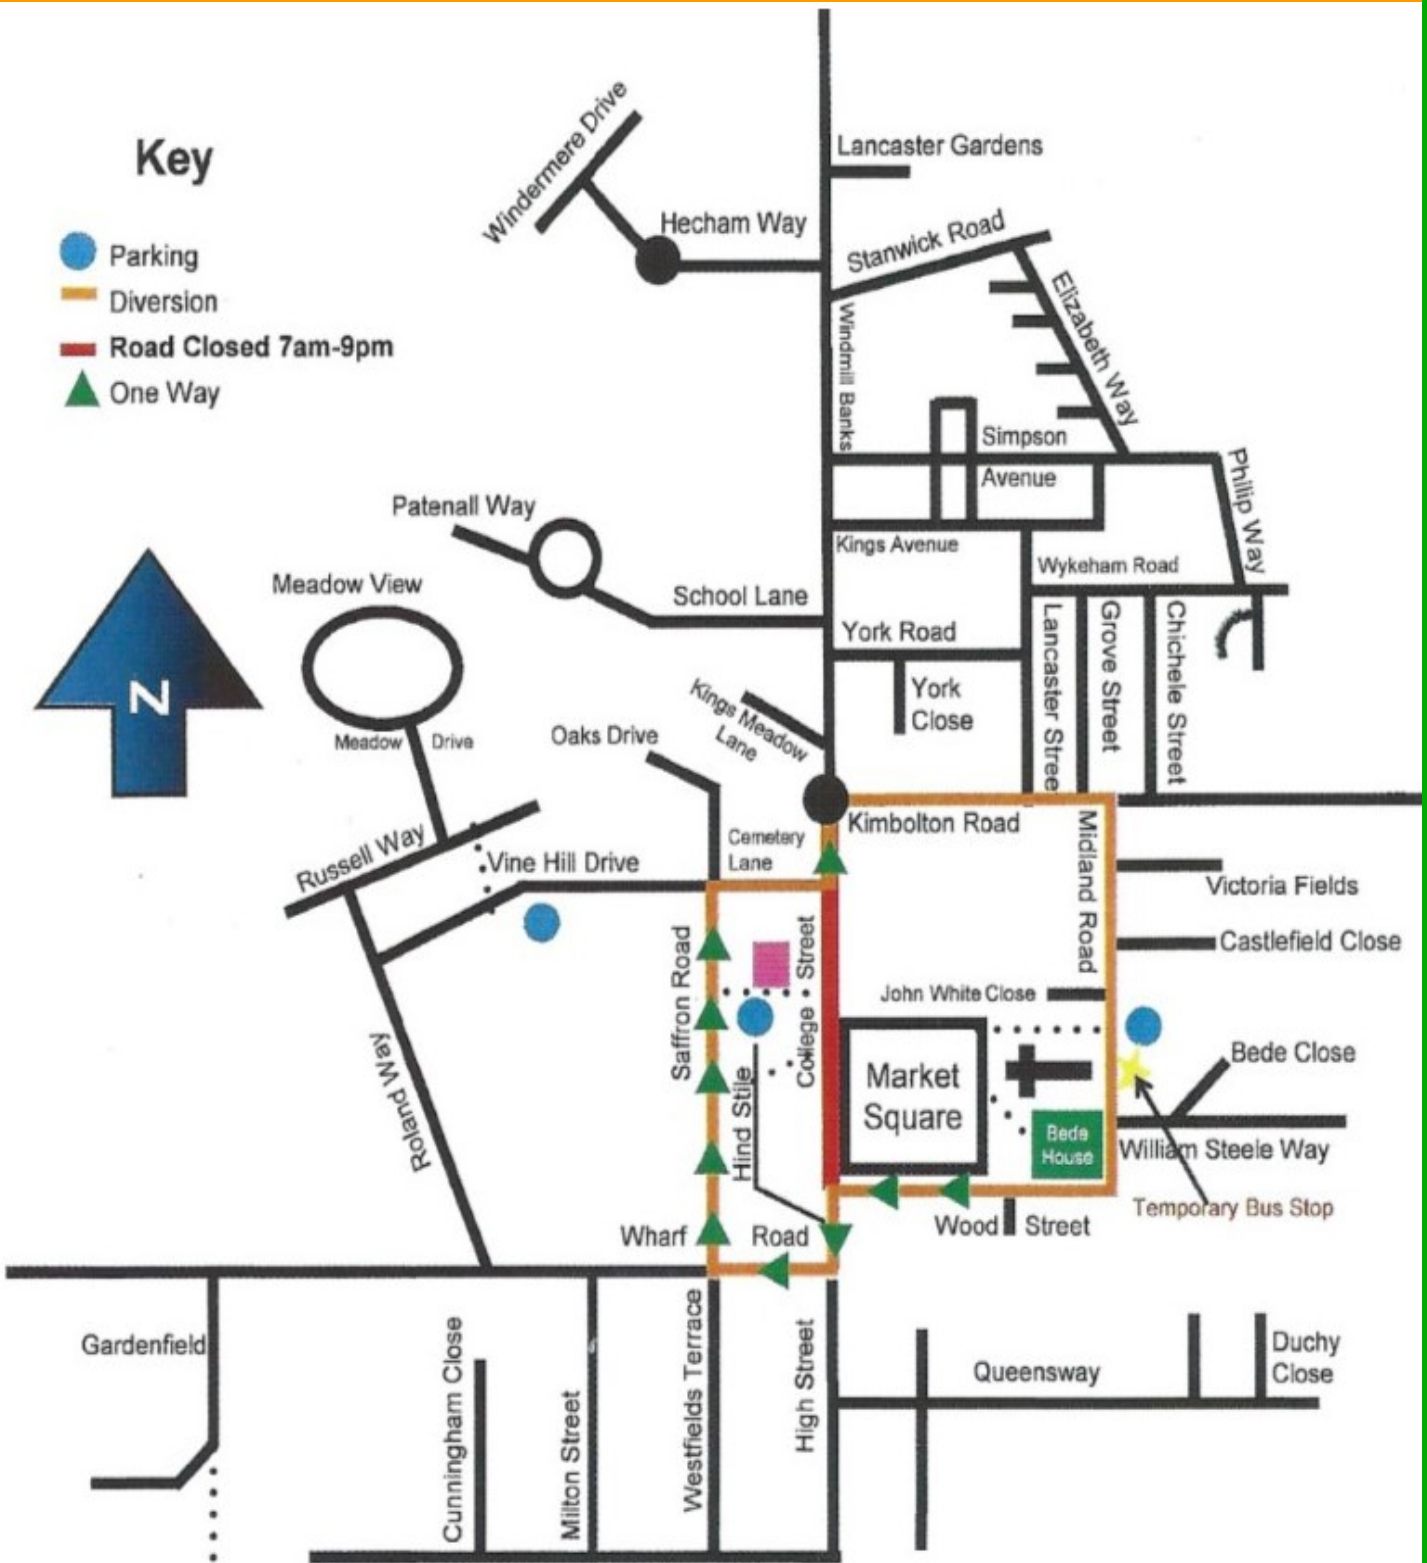

Christmas Sparkle

Saturday 20th November 2021

Road Closures and Diversions

Please walk or use public transport where possible, limited parking available