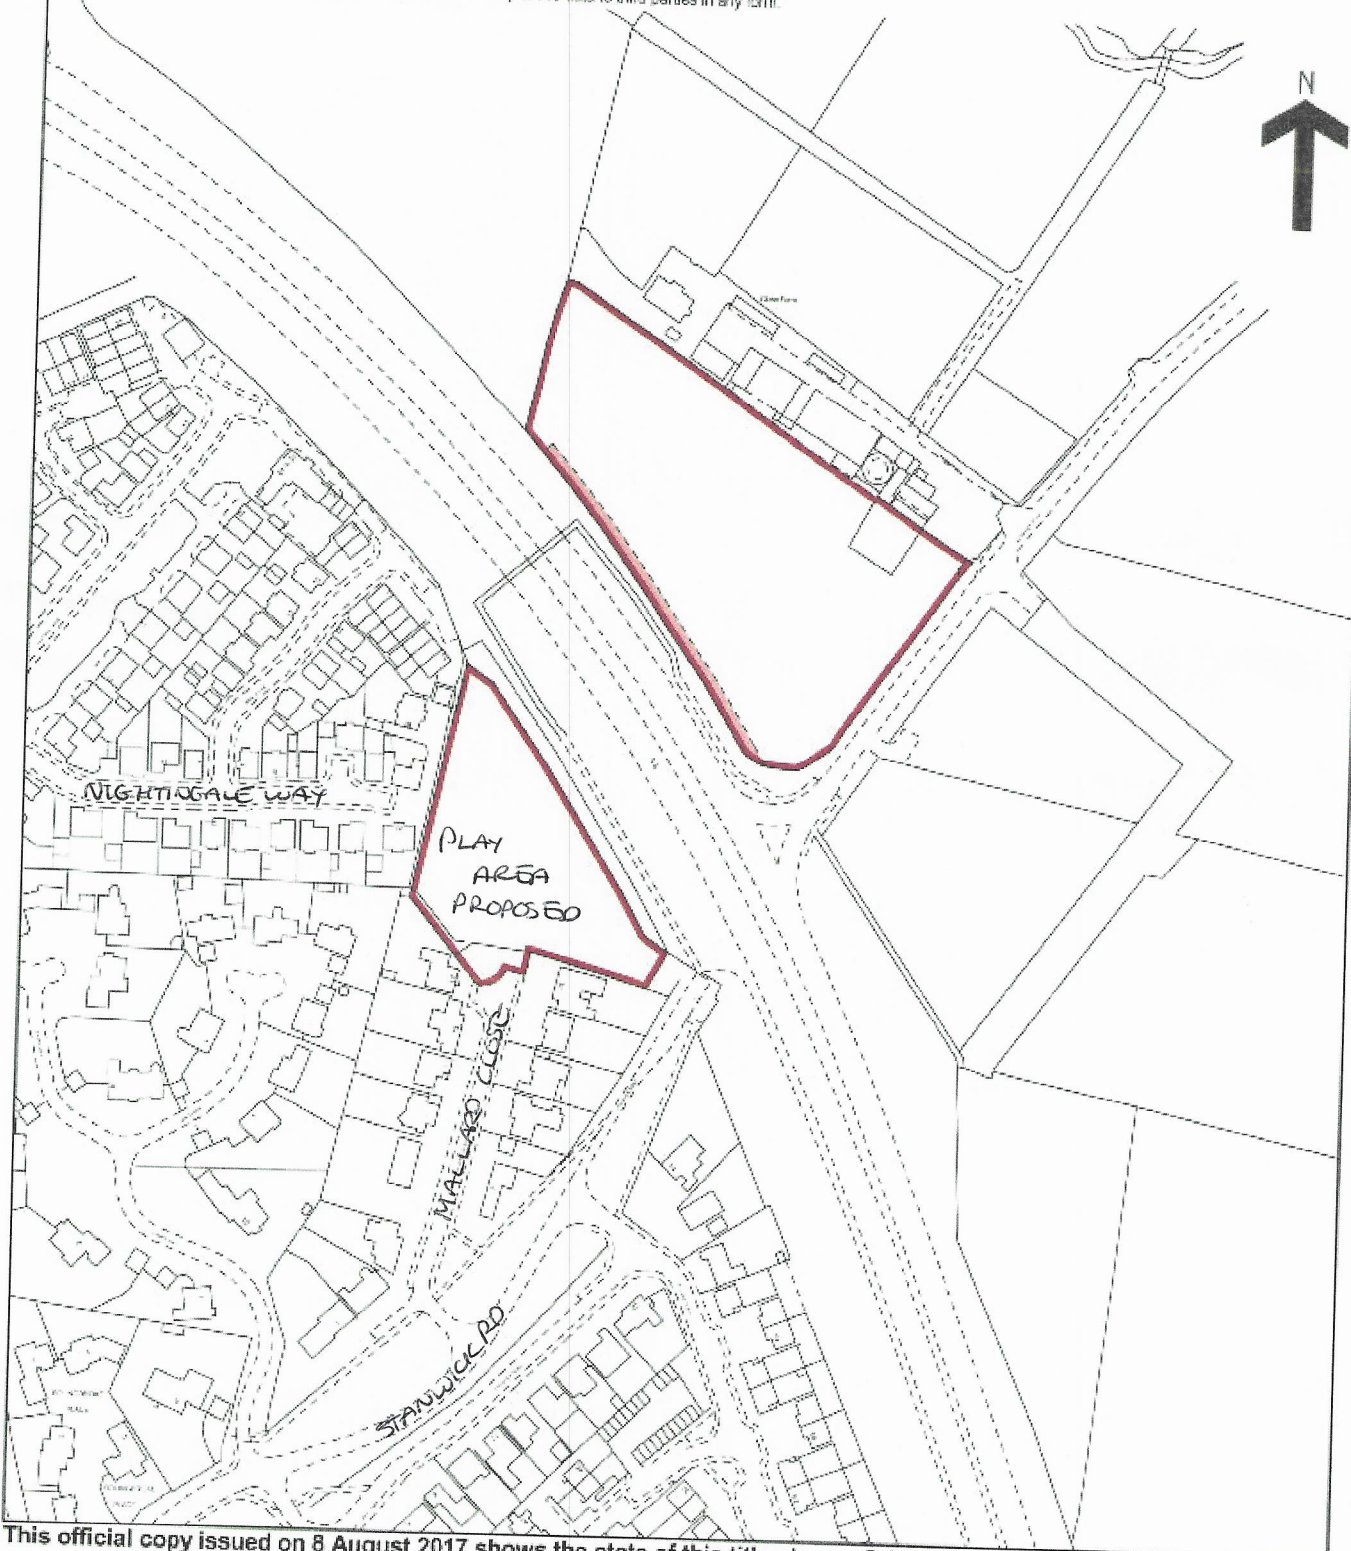

HM Land Registry
Official copy of
title plan

Title number **NN348635**
Ordnance Survey map reference **SP9669NW**
Scale **1:2500**
Administrative area **Northamptonshire:**
Wellingborough

© Crown copyright and database rights 2017 Ordnance Survey 100026316
You are not permitted to copy, sub-license, distribute or sell any of this data to third parties in any form.

This official copy issued on 8 August 2017 shows the state of this title plan on 8 August 2017 at 15:06:48. It is admissible in evidence to the same extent as the original (s.67 Land Registration Act 2002).
This title plan shows the general position, not the exact line, of the boundaries. It may be subject to distortions in scale. Measurements scaled from this plan may not match measurements between the same points on the ground.
This title is dealt with by HM Land Registry, Leicester Office.